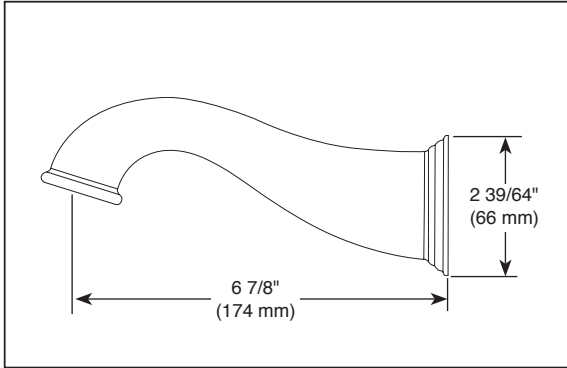

Submitted Model No.: _____

Specific Features: _____

▲ Designate proper finish suffix

BRIZO®

NON-DIVERTER TUB SPOUT

■ Traditional Bath Collection

STANDARD SPECIFICATIONS:

- Non-diverter tub spout
- Solid brass construction
- Thread onto 1/2" NPT
- Coordinates with Baliza®, Providence™, Tresa® Collections

WARRANTY

- Lifetime limited warranty on parts (other than electronic parts and batteries) and finishes; or, for commercial users, for 5 years from date of purchase.
- 5 year limited warranty on electronic parts (other than batteries); or, for commercial users, for 1 year from the date of purchase. No warranty is provided on batteries.

COMPLIES WITH:

- ASME A112.18.1 / CSA B125.1